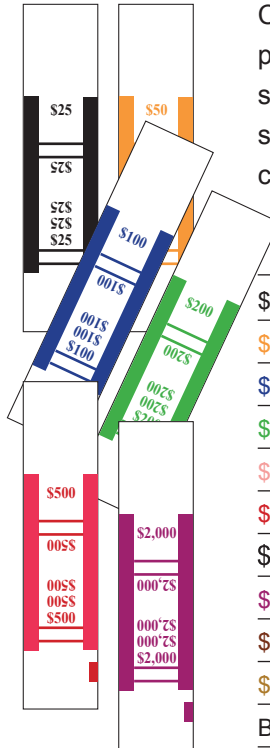

CURRENCY STRAPS - $6.10/box

Currency straps are printed on white paper with color-coded print. Self-sealing strap ends close securely without sticking to the bills. Each box has 1,000 currency straps.

Ink color	Quantity (order by box)
$25	black
$50	orange
$100	blue
$200	green
$250	pink
$500	red
$1,000	yellow
$2,000	violet
$5,000	brown
$10,000	mustard
Blanks	white
Other	

AUTOMATIC COIN WRAP - $97/case

Continuous flat rolls made from white kraft paper with the denomination color-coded. Order by the case.

Denomination	6.25" (500 ft.) 12 rolls/case	8" (1,000 ft.) 8 rolls/case

Note: Listed prices do not include shipping, state or local taxes. Shipping is only included in the preformed wrapper price.

(All supplies are printed in standard ABA ink colors.)

SAVE TIME...Order supplies online at www.fipco.com

Date _____ Cust. #: _____ Purchase Order #: _____

SOLD TO
Company: _____
Contact: _____
Phone: _____

SHIP TO
Company: _____
Address: _____
City: _____ State/Zip: _____
Attn: _____

REV 07.18

Financial Institution Products Corporation®

4721 South Biltmore Lane, Madison, WI 53718 ■ P: 800.722.3498 ■ F: 608.661.9382 ■ www.fipco.com ■ fipcosales@fipco.com