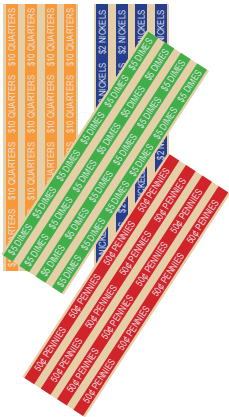

PREFORMED COIN WRAPPERS

Preformed coin tubes (shotgun shells) are crimped at one end and have color-coded print. Each box has 1,000 wrappers.

(*Price includes shipping)

Ink color	Quantity (order by box)	
	Brown paper \$23.12/box	White paper \$28.56/box
Penny	red	
Nickel	blue	
Dime	green	
Quarter	orange	

*Prices listed above are good for the following states: WI, IL, IA, MN, ND, SD & NE. Prices for other states: \$29.23 Brown & 32.84 White.

FLAT COIN WRAPPERS - \$5.44/box

Flat coin wrappers are printed on brown kraft paper with color-coded print. Open wrappers with a squeeze and fill by hand or machine. Each box has 1,000 wrappers.

CURRENCY STRAPS - \$6.10/box

Currency straps are printed on white paper with color-coded print. Self-sealing strap ends close securely without sticking to the bills. Each box has 1,000 currency straps.

Continuous flat rolls made from white kraft paper with the denomination color-coded. Order by the case.

Denomination	6.25" (500 ft.) 12 rolls/case	8" (1,000 ft.) 8 rolls/case

Note: Listed prices do not include shipping, state or local taxes. Shipping is only included in the preformed wrapper price.